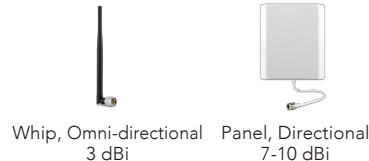

Inside Antennas

Shown: Fusion4Home Yagi/Panel signal booster kit

Specifications

Uplink Frequency Ranges (MHz):	698-716 / 776-787 / 824-849 / 1710-1755 / 1850-1915
Downlink Frequency Ranges (MHz):	728-746 / 746-757 / 869-894 / 1930-1995 / 2110-2155
Max Gain:	72 dB
Impedance:	75Ω in / 50Ω out
Max Uplink Power:	26.0 dBm
Cable:	RG6 (50 ft.)
RF Connectors:	F Female (Outside) / N Female (Inside)
FCC ID / IC:	RSNF4HOME / 7784A-F4HOME

► Patent No. US 8,867,572 B1; US 9,100,839 B2

48346 Milmont Dr.
Fremont, CA 94538
www.SureCall.com

info@surecall.com
888-365-6283