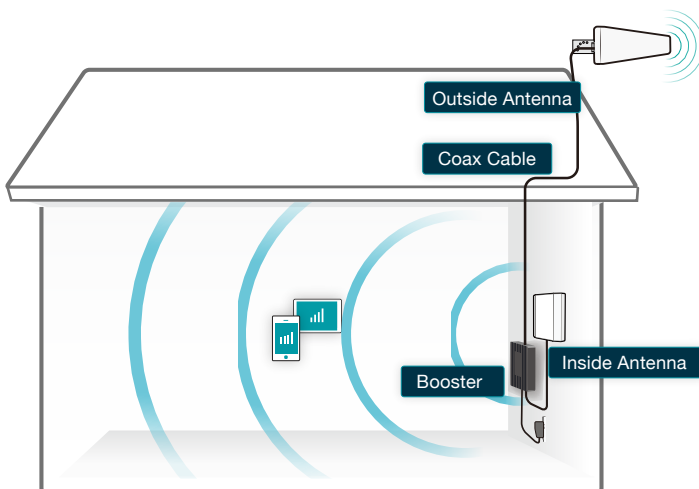

SureCall Fusion4Home

Improving Cell Service for Homes up to 4,000 sq. ft.

Specification

Model No.	Fusion4Home
Uplink Frequency Range (MHz):	698–716 / 776–787 / 824-849 / 1850–1915 / 1710–1755
Downlink Frequency Range (MHz):	728–746 / 746–757 / 869–894 / 1930–1995 / 2110–2155
Supported Standards:	CDMA, WCDMA, GSM, EDGE, HSPA+, EVDO, LTE and all cellular standards
Impedance:	75Ω donor port / 50Ω server port
Maximum Gain:	Cellular - 65 dB / PCS - 72 dB / LTE(A) - 63.5 dB / LTE(V) - 64 dB / AWS - 71 dB
Noise Figure:	8 dB
VSWR:	≤2.0
Max Uplink Power:	26.0 dBm
Maximum Output Power:	1 Watt EIRP
Cable:	RG6 / SC-240
RF Connectors:	F Female donor port / N Female server port
AC Power Transmitter:	Input AC 110V, 60 Hz; Output DC 5-15V
Power Consumption:	<15W
Dimensions:	7.875 x 5 x 1.188 inches
Weight:	2 lb 3 oz.
Certifications:	FCC: RSNF4HOME / IC: 7784A-F4HOME

Specifications are subject to change. Specifications contained within apply only to products meeting the latest FCC Certification Guidelines.

Installation Example:

SureCall Fusion4Home Yagi/Panel kit

Model name	Model number	Outside Antenna	Inside Antenna
Fusion4Home Omni / Whip	SC-PolyH-72-ORA-Kit	Omni	Whip
Fusion4Home Omni / Panel	SC-PolyH-72-OP-Kit	Omni	Panel
Fusion4Home Yagi / Whip	SC-PolyH-72-YRA-Kit	Yagi	Whip
Fusion4Home Yagi / Panel	SC-PolyH-72-YP-Kit	Yagi	Panel

All kits ship complete with indoor and outdoor antennas, RG-6 / SC-240 coax cables and power supply