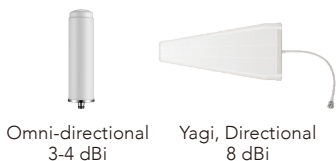

Fusion4Home connects users across the United States using an upgraded booster that delivers 2X more uplink power to reach towers at greater distances than ever before. And now, coupled with increased gain, the Fusion4Home further expands indoor coverage for those who work, live or vacation at the edge of the cellular network. Customize this cell phone signal booster kit with multiple outside and inside antenna options that can be tailored to meet the exact needs of your building.

- New and improved booster with 2X more uplink power that makes faraway cell towers feel closer than ever
- Boosts voice, text and 4G LTE data signal for all US cell carriers
- Increases indoor cell coverage up to 4,000 sq. ft.
- Newly added gain expands indoor cell coverage for those located at the edge of the network
- Includes all components needed for a DIY installation
- Customizable kit options for outside and inside antennas
- Compatible with all cellular devices, including hotspots

Package Contents

All kits ship complete with indoor and outdoor antennas and coax cables.

Model name	Model number	Outside Antenna	Inside Antenna
Fusion4Home Omni / Whip	SC-PolyH-72-ORA-Kit	Omni	Whip
Fusion4Home Omni / Panel	SC-PolyH-72-OP-Kit	Omni	Panel
Fusion4Home Yagi / Whip	SC-PolyH-72-YRA-Kit	Yagi	Whip
Fusion4Home Yagi / Panel	SC-PolyH-72-YP-Kit	Yagi	Panel

Outside Antennas