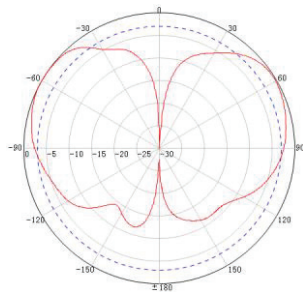

V-Plane

SPECIFICATIONS

ELECTRICAL SPECIFICATION

Frequency Range	698-960 MHz	1710-2700 MHz
Gain	4dBi	
VSWR	≤2.0	≤1.8
Polarization	Vertical	
Horizontal Beamwidth	360°	
Vertical Beamwidth	60°	
Input Impedance	50 Ω	
Maximum Power	100 W	
Lightning Protection	DC Ground	

MECHANICAL SPECIFICATION

Connector	SMA Male
Length of Cable	4m cable
Dimensions	600 mm
Weight	1.0 kg
Reflector Material	Aluminum
Radome Material	UV-PVC
Operating Temperature	-40 °C to +65 °C
Mounting Pole	Ø38xØ52 mm
Color	Black

Copyright © 2018 by Nextivity, Inc, U.S. All rights reserved. The Nextivity and Cel-Fi logos are registered trademarks of Nextivity Inc. All other trademarks or registered trademarks listed belong to their respective owners. Designed by Nextivity in California.
brief-antenna-trucker-eng_18-0821