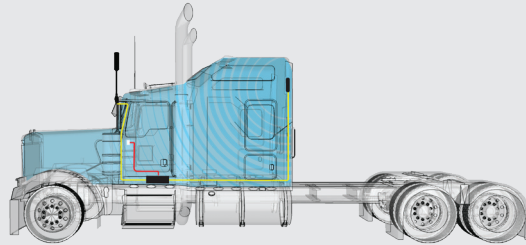

# Cel-Fi™ Trucker Antenna

Smart Cellular Coverage

SMA Male Connector

## Model: A21-V31-100

The Cel-Fi Trucker Antenna was developed by Nextivity to offer a high-performance wideband antenna option for over-the-road (OTR) users. The product features a heavy-duty spring base and includes a mirror-mount for easy installation.

### MECHANICAL SPECIFICATION

Connector	SMA Male
Length of Cable	4m cable
Dimensions	600 mm
Weight	1.0 kg
Reflector Material	Aluminum
Radome Material	UV-PVC
Operating Temperature	-40 °C to +65 °C
Mounting Pole	Ø38xØ52 mm
Color	Black