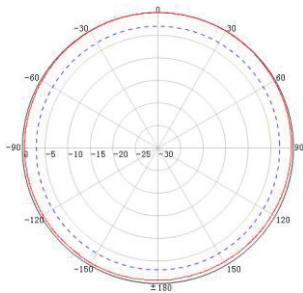

Cel-Fi™ Trucker Antenna

Smart Cellular Coverage

SMA Male Connector

Model: A21-V31-100

The Cel-Fi Trucker Antenna was developed by Nextivity to offer a high-performance wideband antenna option for over-the-road (OTR) users. The product features a heavy-duty spring base and includes a mirror-mount for easy installation.

H-Plane

SPECIFICATIONS

ELECTRICAL SPECIFICATION

Frequency Range	698-960 MHz	1710-2700 MHz
Gain	4dBi	
VSWR	≤2.0	≤1.8
Polarization	Vertical	
Horizontal Beamwidth	360°	
Vertical Beamwidth	60°	
Input Impedance	50 Ω	
Maximum Power	100 W	
Lightning Protection	DC Ground	

MECHANICAL SPECIFICATION

Connector	SMA Male
Length of Cable	4m cable
Dimensions	600 mm
Weight	1.0 kg
Reflector Material	Aluminum
Radome Material	UV-PVC
Operating Temperature	-40 °C to +65 °C
Mounting Pole	Ø38xØ52 mm
Color	Black

Copyright © 2018 by Nextivity, Inc, U.S. All rights reserved. The Nextivity and Cel-Fi logos are registered trademarks of Nextivity Inc. All other trademarks or registered trademarks listed belong to their respective owners. Designed by Nextivity in California.
brief-antenna-trucker-eng_18-0821