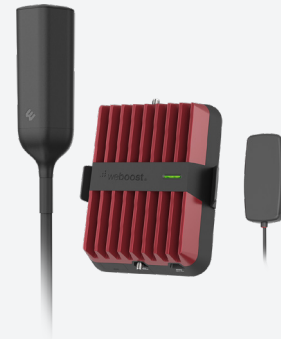

DRIVE REACH OTR FLEET

471254

Key Features

As our most powerful booster, the Drive Reach OTR Fleet easily keeps fleet drivers and dispatchers connected when it matters most.

The Drive Reach booster's unique fin design provides added surface area; allowing it to displace excess heat and sustain peak performance.

Ideally suited for city and rural locations, the Drive Reach OTR Fleet reaches towers at distances up to 74% farther than the Drive X OTR Fleet.

The easily configured 17" OTR Truck Editions antenna (with 3-way mount, mast extensions, and extra hardware) adapts to any fleet vehicle imaginable.