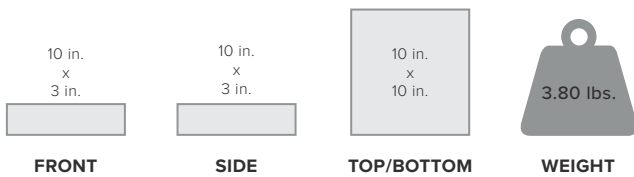

Package Dimensions

10 L x 10 W x 3 H