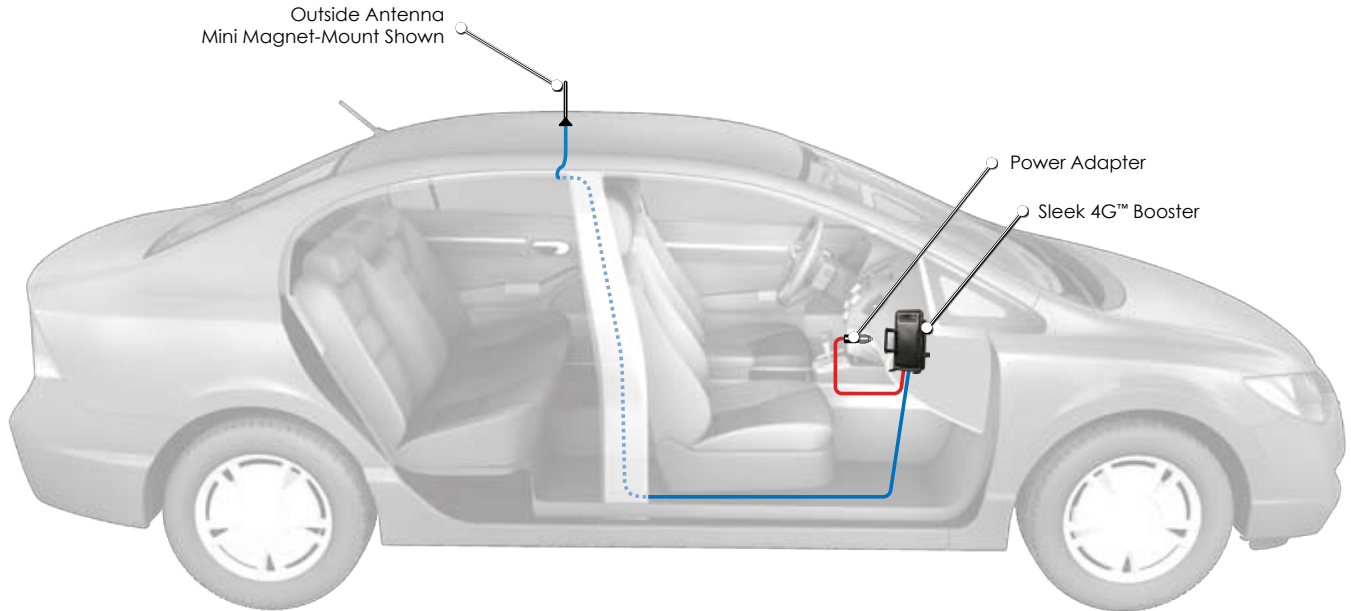

SAY GOODBYE TO DROPPED CALLS

NEW

The Sleek 4G™ from Wilson Electronics – Get peak cellular performance in your vehicle on all major carriers' 2G, 3G & 4G networks

Now there's a signal booster for those who need enhanced coverage in their vehicle for devices operating on the 4G networks of any major North American cell service provider – the Sleek 4G from Wilson Electronics. The Sleek 4G also amplifies pre-existing signals, which includes all major carriers and their legacy 2G & 3G voice and data services. This provides the user a strong, reliable signal even where 4G services are unavailable.

This powerful signal booster and device cradle helps you stay connected by providing a strong reliable signal in weak-signal areas on five frequency bands, reducing lost connections and speeding data transfer rates. It boosts both voice and data communication – making it perfect for phones, data devices and cellular Wi-Fi hotspots.

Wilson boosters feature cell site protection techniques developed through cooperation with major cellular carriers that prevent the possibility of interference with any nearby cell tower.

INSTALL DIAGRAM